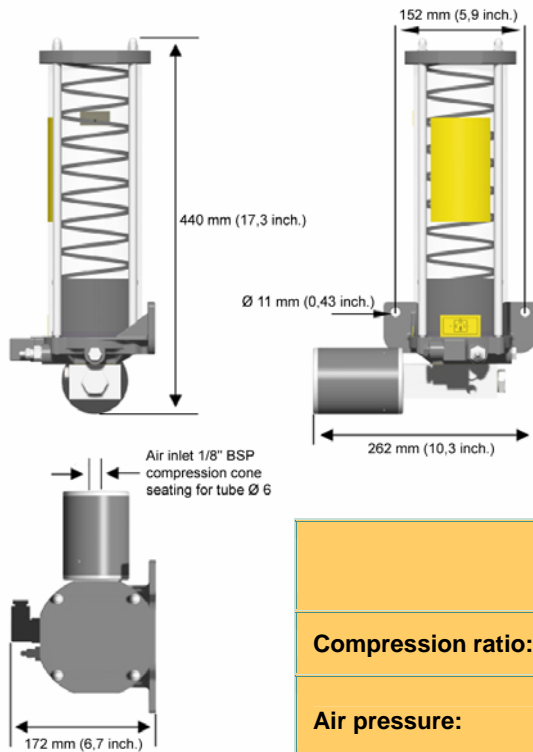

NEW GREASE PNEUMATIC PUMP

The Dropsa "LOCOPUMP" is a pump of sturdy construction and high reliability, consisting of a zinc plated steel body, a hardened and lapped steel piston and a pneumatic driven cylinder housing containing a piston equipped with an oil resistant rubber gasket.

The reservoir is made of transparent shockproof plastic and incorporates an electric level control-switch.

TECHNICAL DATA

Compression ratio:	50:1
Air pressure:	min. 3 bar (44 psi) max. 6 bar (88 psi)
Fixed delivery:	2 cm³ per stroke
Lubricant outlet:	G 1/4" BSP
Compressed air inlet:	G 1/8" BSP Compression cone seating $\varnothing$ 6 mm tube
Re-filling valve:	Standard grease nipple
Lubricant:	Grease NLGI 2 max.
Minimum level contact:	Max. commutable 100 V D.C. Max. commutable current 0.25 A Max. commutable power: 8 W (NO) – 3 W (NC)